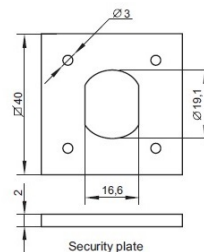

## Description:

Padlockable Cam Lock #300R, 90DG,  $\varnothing 19 \times 25$ mm, Black, Cam 3, Straight C/E:29,5mm, NO Anti Rotating Plate, W/Hex Nut

## Item number:

14.04.587-9

Units	Box	Carton	HS Code	Barcode
Pcs.	20	200	8301300000	
				5704866042215

L: 16mm  
20mm  
25mm  
32mm

Standard fixing hole - metal

Fixing hole - wood

According to Cam model