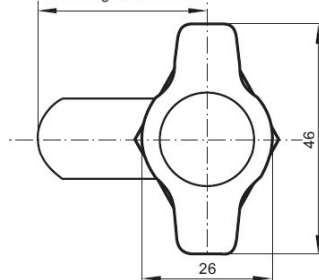

## Description:

Padlockable Cam Lock #300R, 90DG,  $\varnothing 19 \times 25$ mm, Black, Cam 3, Straight C/E:29,5mm, NO Anti Rotating Plate, W/Hex Nut

## Item number:

14.04.587-9

Units	Box	Carton	HS Code	Barcode
Pcs.	20	200	8301300000	
				5704866042215

L: 16mm  
20mm  
25mm  
32mm

Standard fixing hole - metal

Fixing hole - wood

According to Cam model