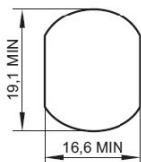

## Description:

Padlockable Cam Lock #300R, 90DG,  $\varnothing 19 \times 25$ mm, Black, Cam 3, Straight C/E:29,5mm, NO Anti Rotating Plate, W/Hex Nut

## Item number:

14.04.587-9

Units	Box	Carton	HS Code	Barcode
Pcs.	20	200	8301300000	
				5704866042215

L: 16mm  
20mm  
25mm  
32mm

Standard fixing hole - metal

Fixing hole - wood

According to Cam model