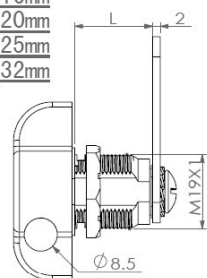

## Description:

Padlockable Cam Lock #300R, 90DG,  $\varnothing 19 \times 25$ mm, Black, Cam 3, Straight C/E:29,5mm, NO Anti Rotating Plate, W/Hex Nut

## Item number:

14.04.587-9

Units	Box	Carton	HS Code	Barcode
Pcs.	20	200	8301300000	
				5704866042215

L: 16mm  
20mm  
25mm  
32mm

Standard fixing hole - metal

Fixing hole - wood

According to Cam model