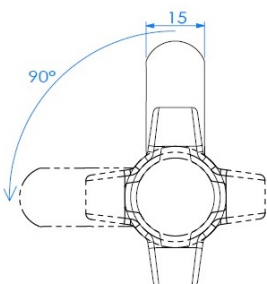

## Description:

Padlockable Cam Lock #300R, 90DG,  $\varnothing 19 \times 25$ mm, Black, Cam 3, Straight C/E:29,5mm, NO Anti Rotating Plate, W/Hex Nut

## Item number:

14.04.587-9

Units	Box	Carton	HS Code	Barcode
Pcs.	20	200	8301300000	
				5704866042215

L: 16mm  
20mm  
25mm  
32mm

Standard fixing hole - metal

Fixing hole - wood

According to Cam model